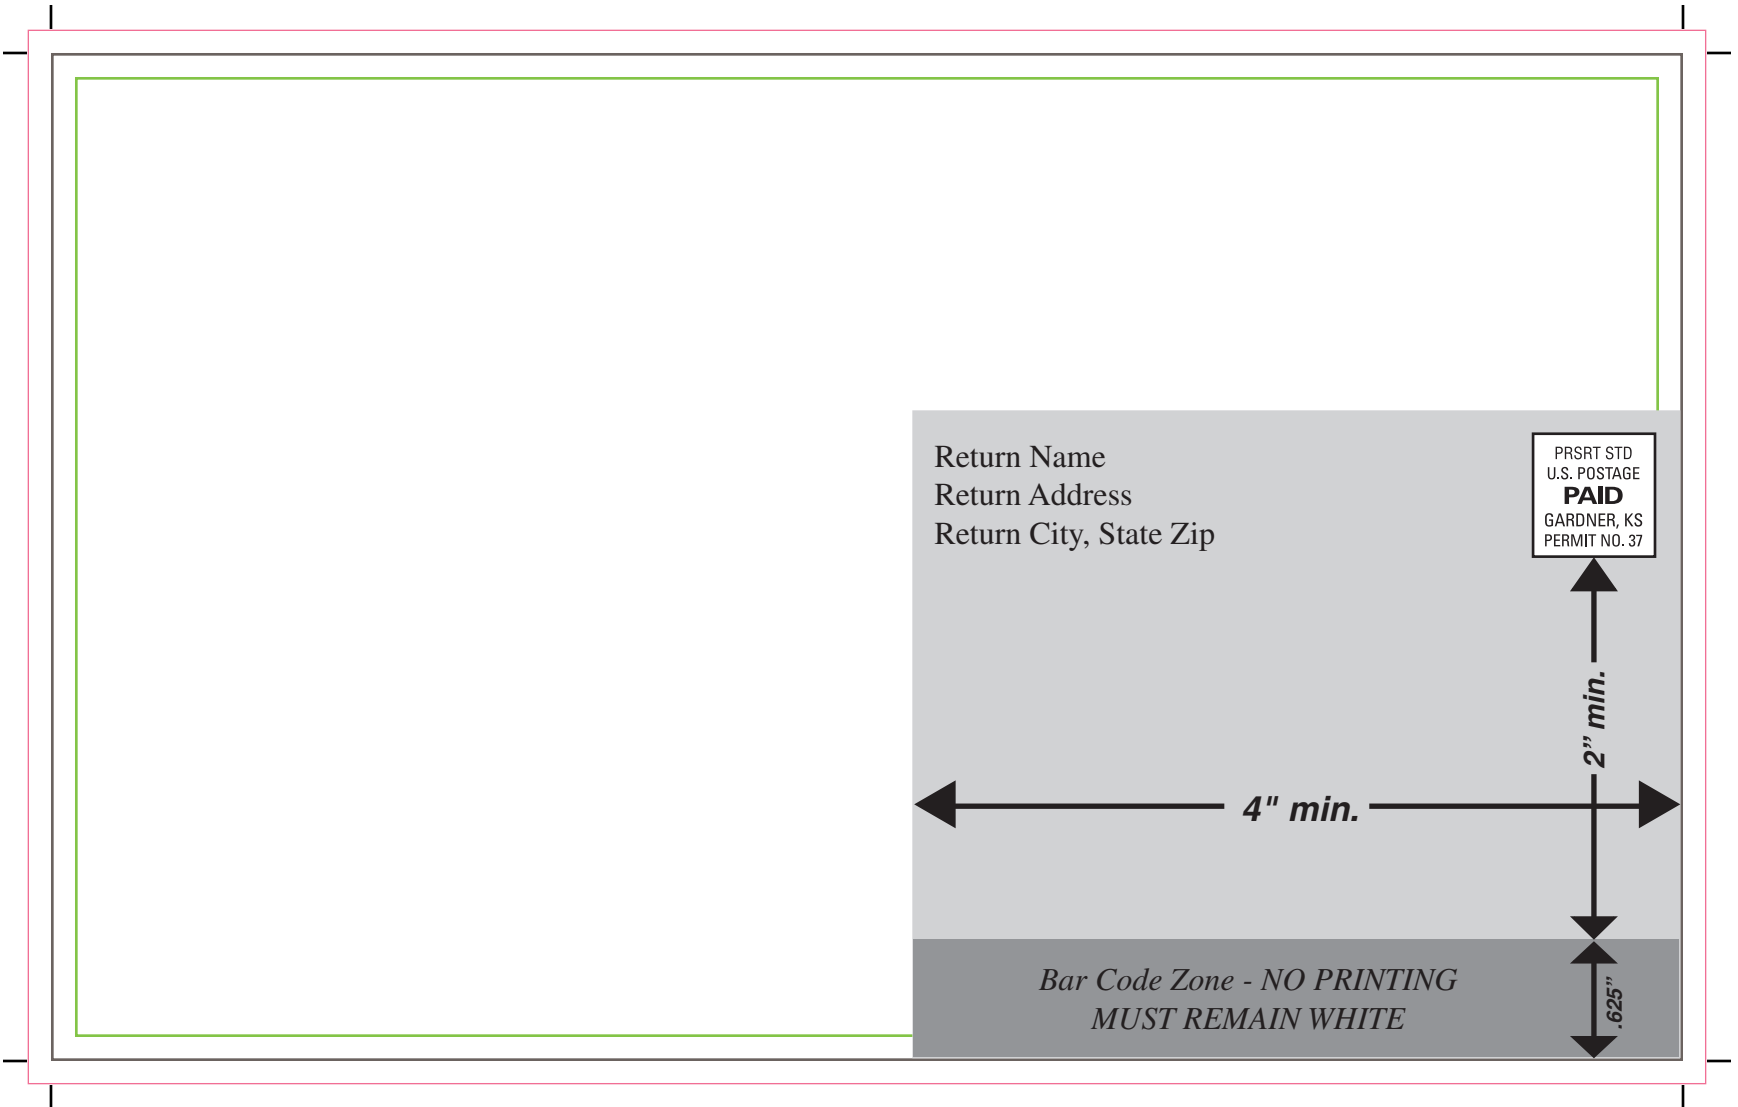

Green line denotes Inside Margin
Pink line denotes Outside Bleed Margin
Gray line denotes Die Cut

Note: Required margins/bleeds are 1/8" each. Art received without the 1/8" margin/bleed space will be adjusted for die cutting production.

3.5X6 MAGNET

Magnet must be placed vertical.

Magnet must be centered.

**THE MAGNET CAN'T BE PLACED
ANYWHERE ELSE.**

Green line denotes Inside Margin
Pink line denotes Outside Bleed Margin
Gray line denotes Die Cut

Note: Required margins/bleeds are 1/8" each. Art received without the 1/8" margin/bleed space will be adjusted for die cutting production.

Green line denotes Inside Margin
Pink line denotes Outside Bleed Margin
Gray line denotes Die Cut

Note: Required margins/bleeds are 1/8" each. Art received without the 1/8" margin/bleed space will be adjusted for die cutting production.