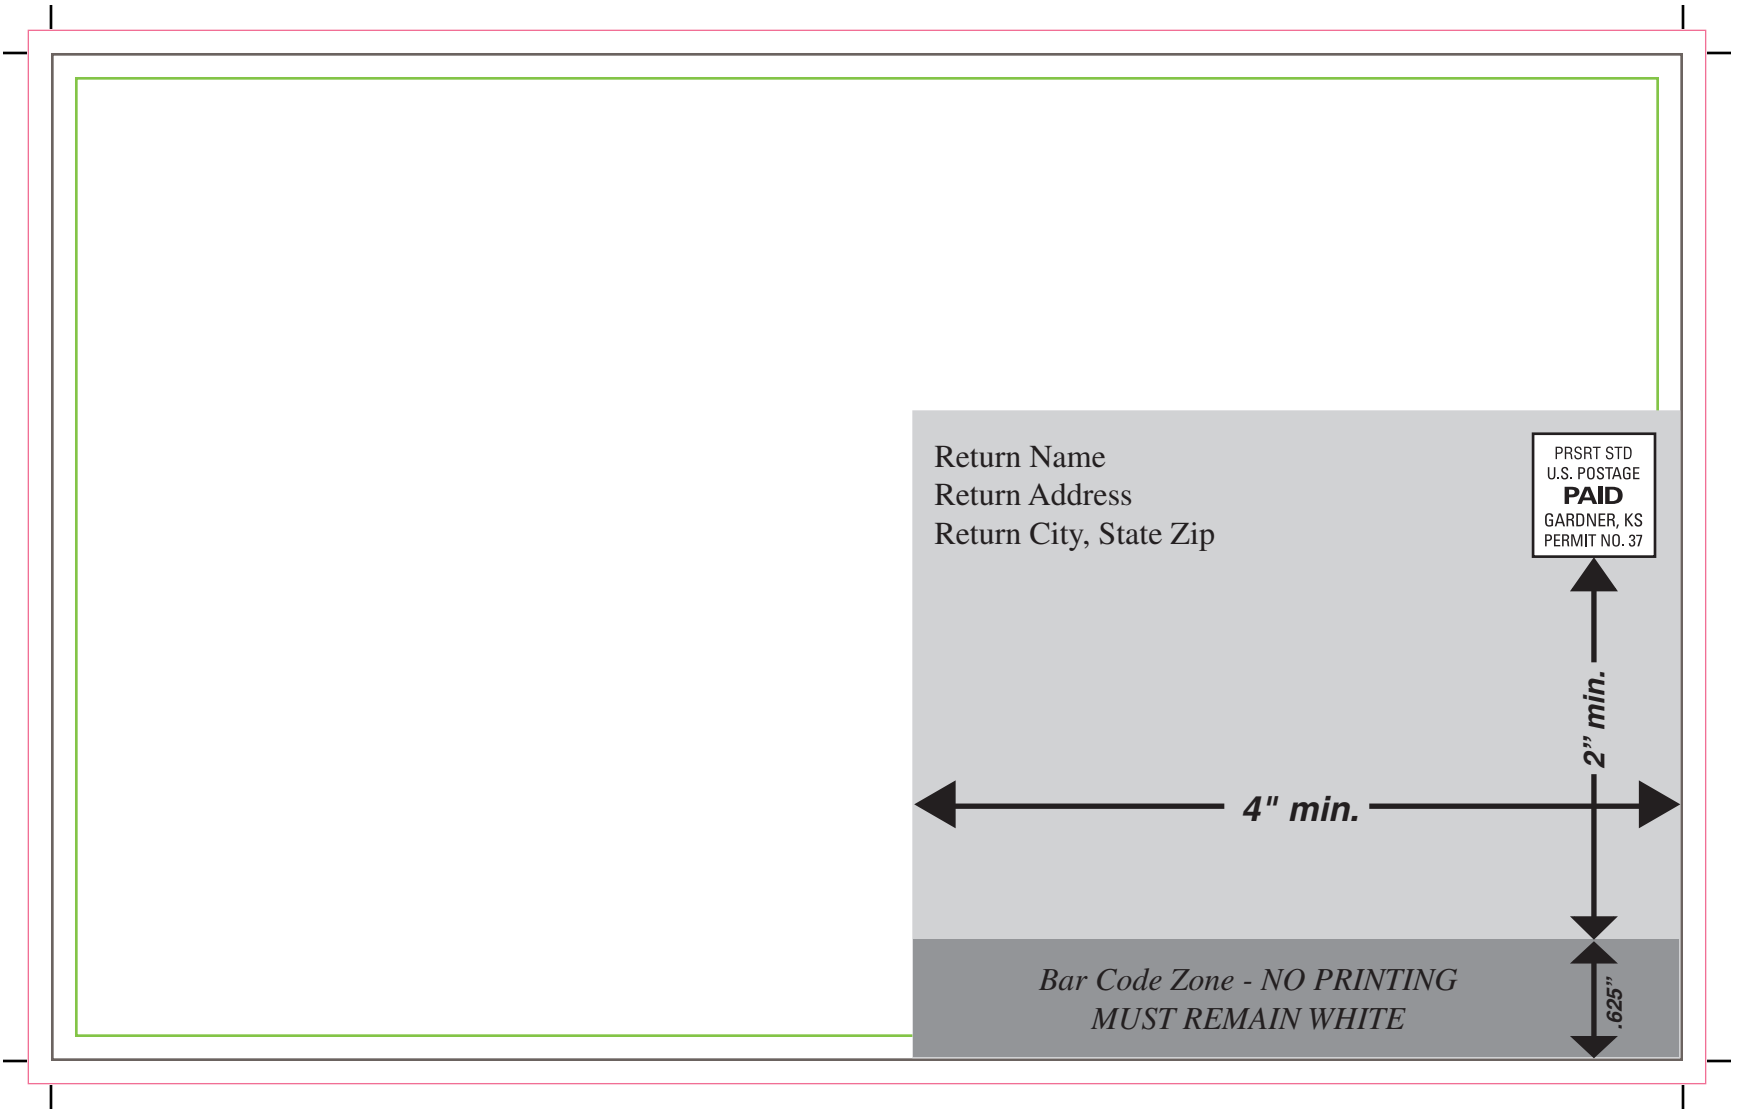

Green line denotes Inside Margin
Pink line denotes Outside Bleed Margin
Gray line denotes Die Cut

Note: Required margins/bleeds are 1/8" each. Art received without the 1/8" margin/bleed space will be adjusted for die cutting production.

3.5X6 MAGNET

Magnet must be centered.
**THE MAGNET CAN'T BE PLACED
ANYWHERE ELSE.**

Green line denotes Inside Margin
Pink line denotes Outside Bleed Margin
Gray line denotes Die Cut

Note: Required margins/bleeds are 1/8" each. Art received without the 1/8" margin/bleed space will be adjusted for die cutting production.